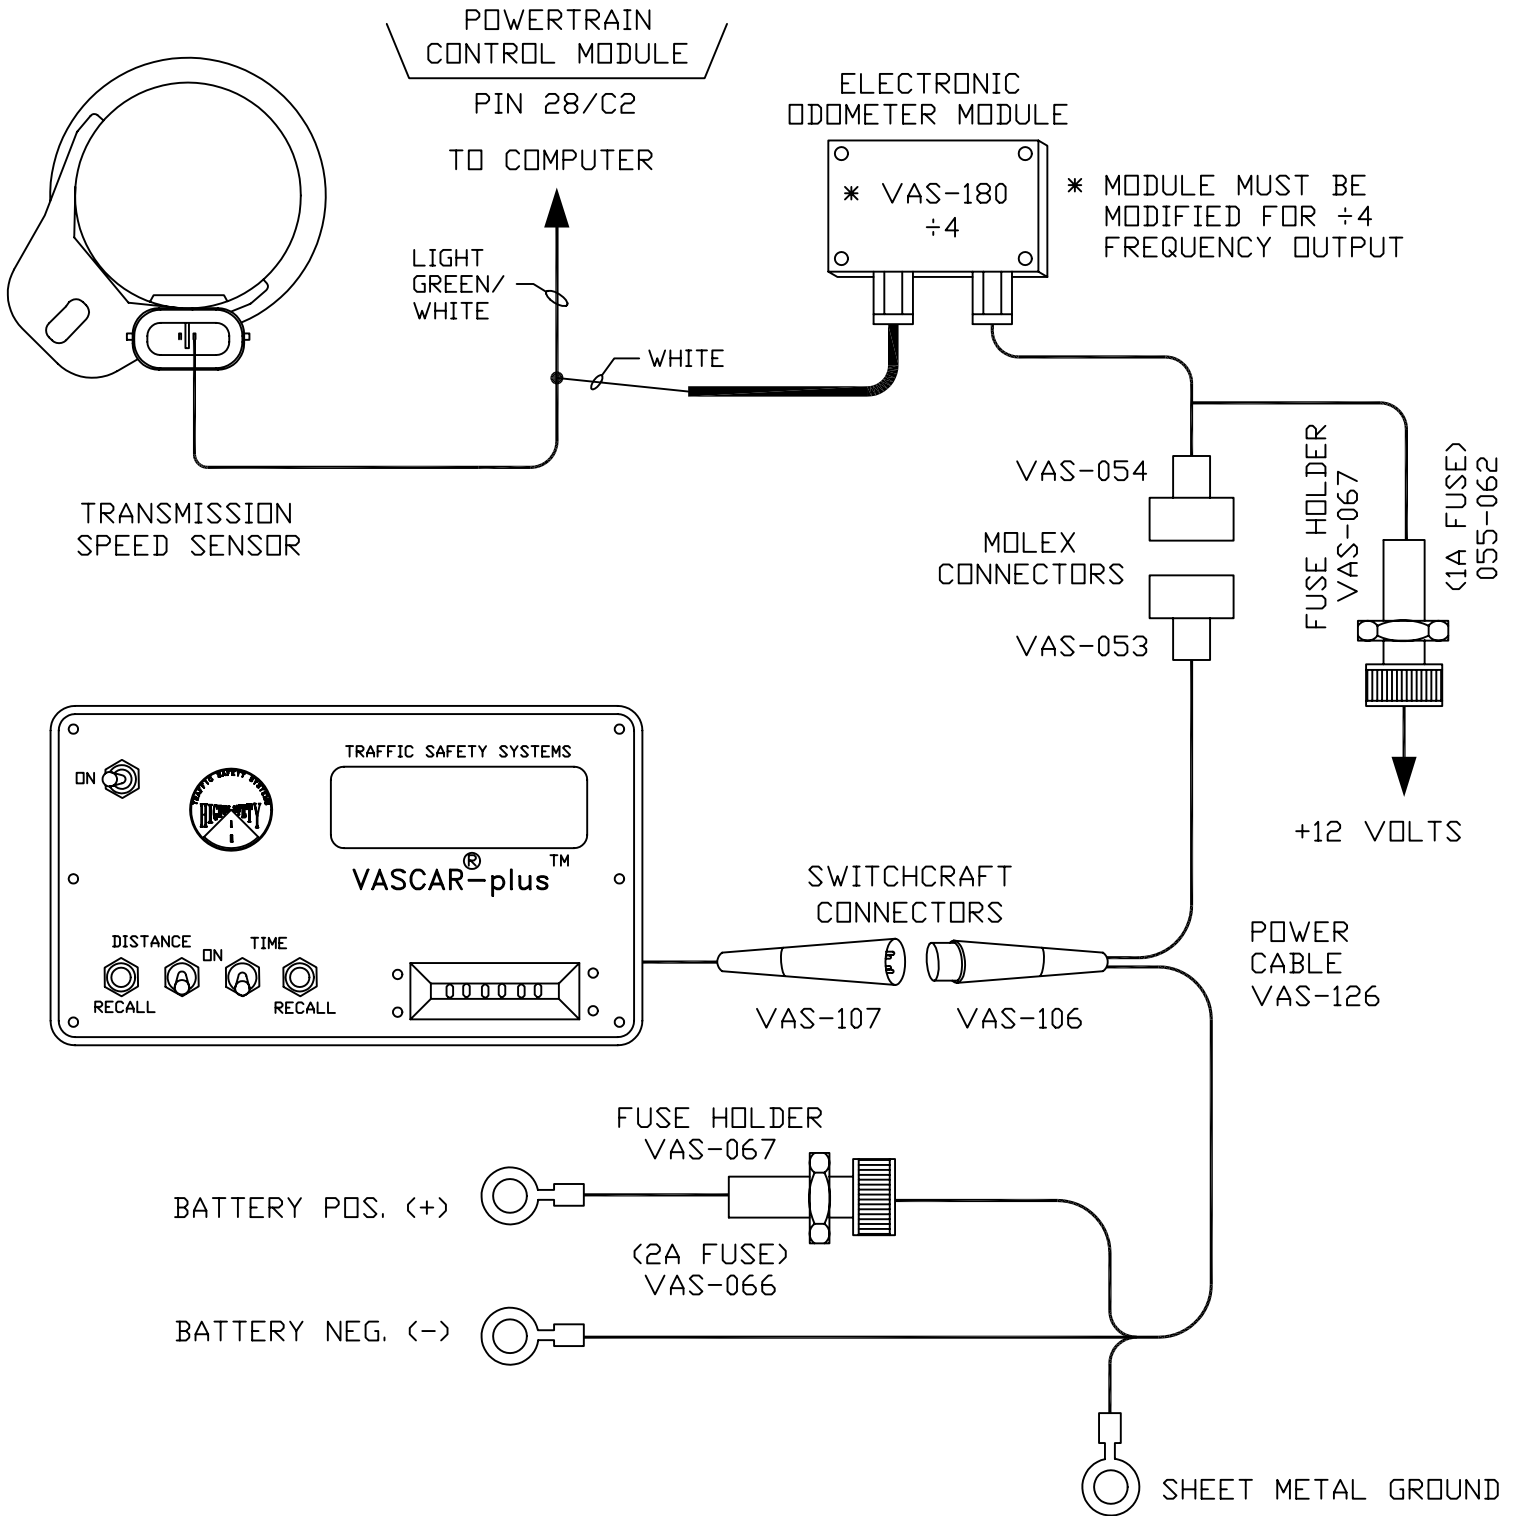

DODGE DURANGO

VASCAR WIRING DIAGRAM

TRAFFIC SAFETY SYSTEMS
 A DIVISION OF POWER SYSTEMS & CONTROLS, INC.
 3206 LANVALE AVE.
 RICHMOND, VIRGINIA 23230
 (804) 353-3826