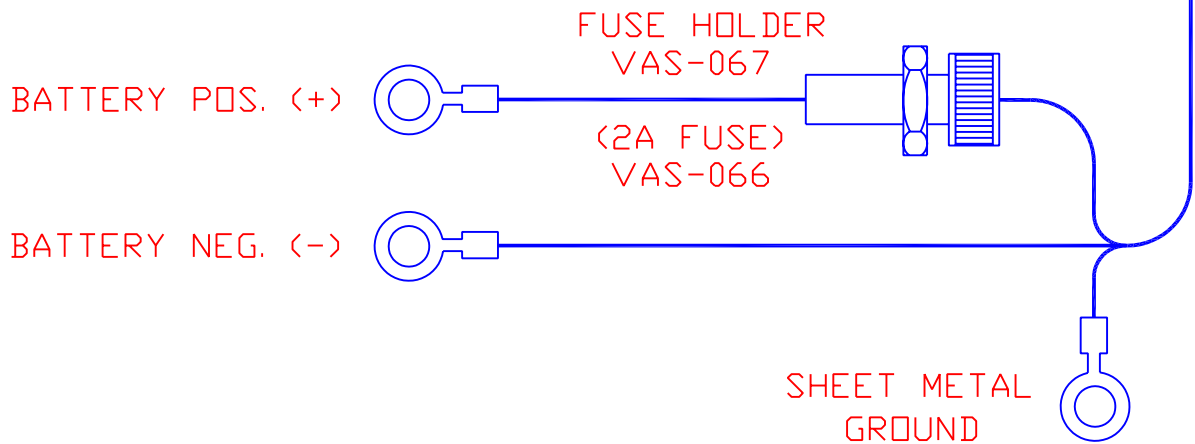

PLUS III
2000 FORD CROWN VICTORIA

TRAFFIC SAFETY SYSTEMS
A DIVISION OF POWER SYSTEMS & CONTROLS, INC.
3206 LANVALE AVE.
RICHMOND, VIRGINIA 23230
(804) 353-3826