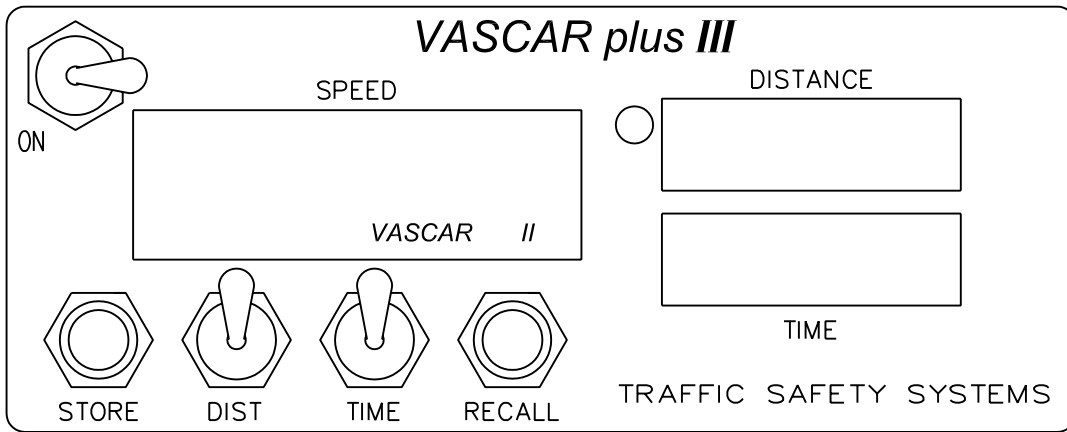

PLUS III
2000 FORD CROWN VICTORIA

TRAFFIC SAFETY SYSTEMS
A DIVISION OF POWER SYSTEMS & CONTROLS, INC.
3206 LANVALE AVE.
RICHMOND, VIRGINIA 23230
(804) 353-3826