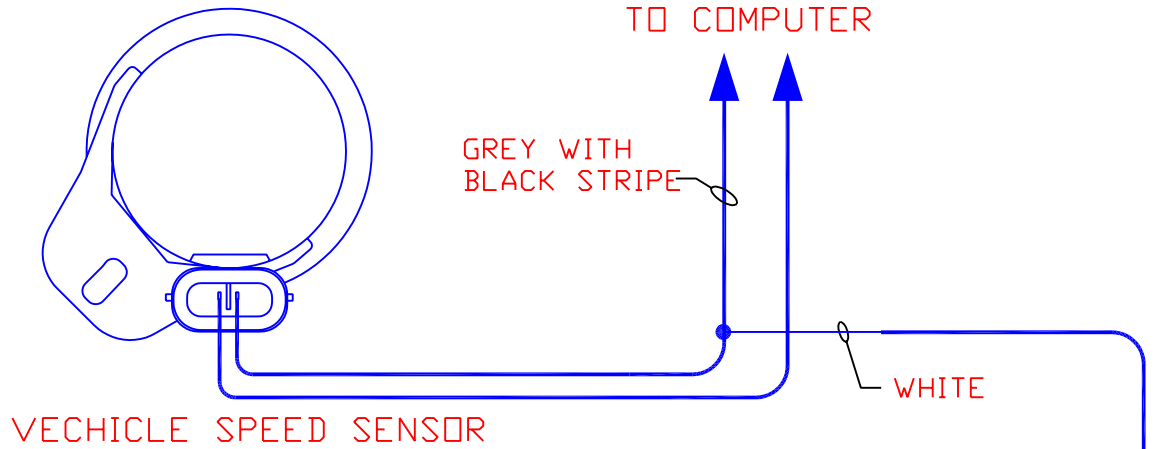

PLUS III
2000 FORD CROWN VICTORIA

TRAFFIC SAFETY SYSTEMS
A DIVISION OF POWER SYSTEMS & CONTROLS, INC.
3206 LANVALE AVE.
RICHMOND, VIRGINIA 23230
(804) 353-3826