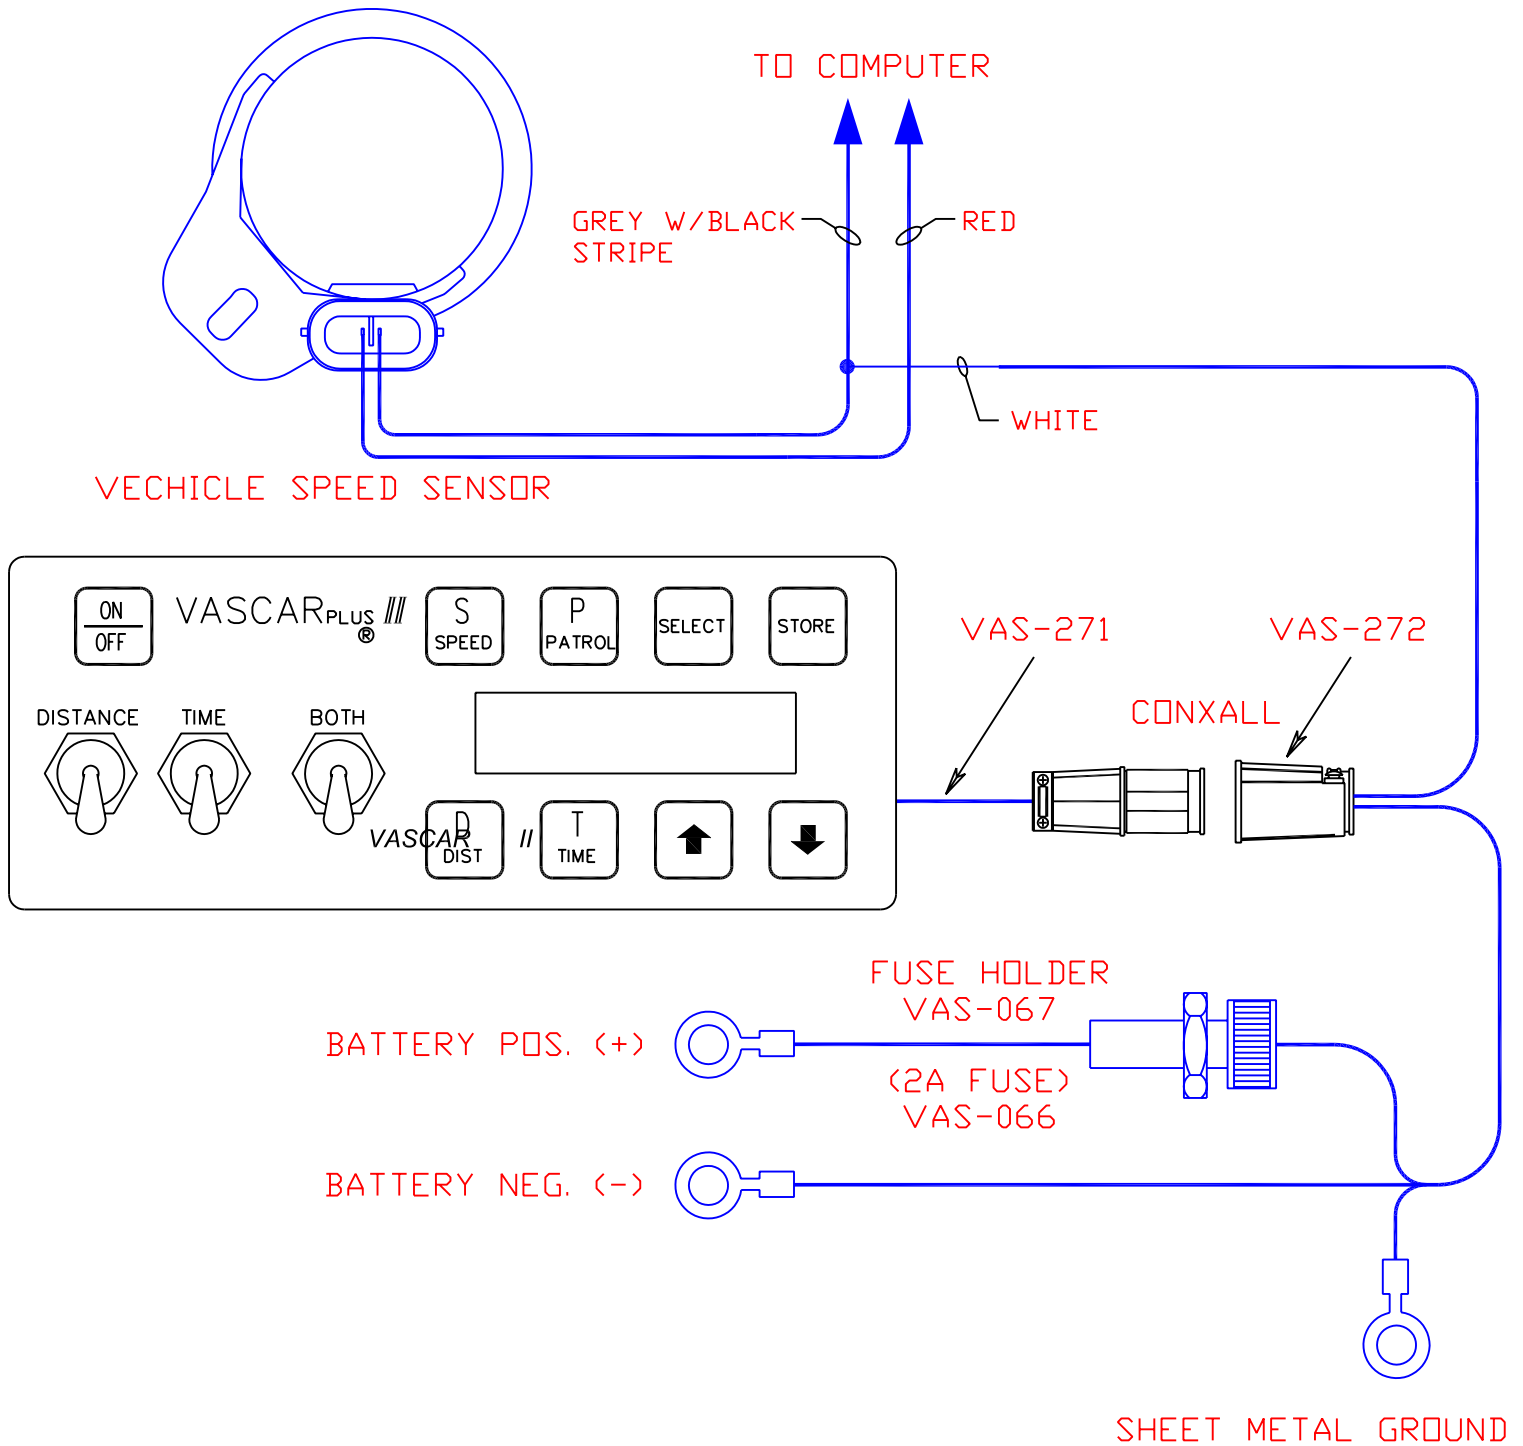

# FORD VEHICLES WITH ELECTRONIC SPEEDOMETER

## INSTRUCTIONS

LOCATE SPEED SENSOR ON TRANSMISSION HOUSING. BOTH RED AND GREY WITH BLACK STRIPE WIRE WILL EXIT THIS HOUSING. SPLICE THE WHITE WIRE FROM THE SUPPLIED CABLE TO THE GREY, BLACK STRIPED WIRE. THE GREY, BLACK STRIPED WIRE MAY ALSO BE ACCESSIBLE FROM THE ENGINE COMPARTMENT BUT EXACT LOCATION CAN VARY.