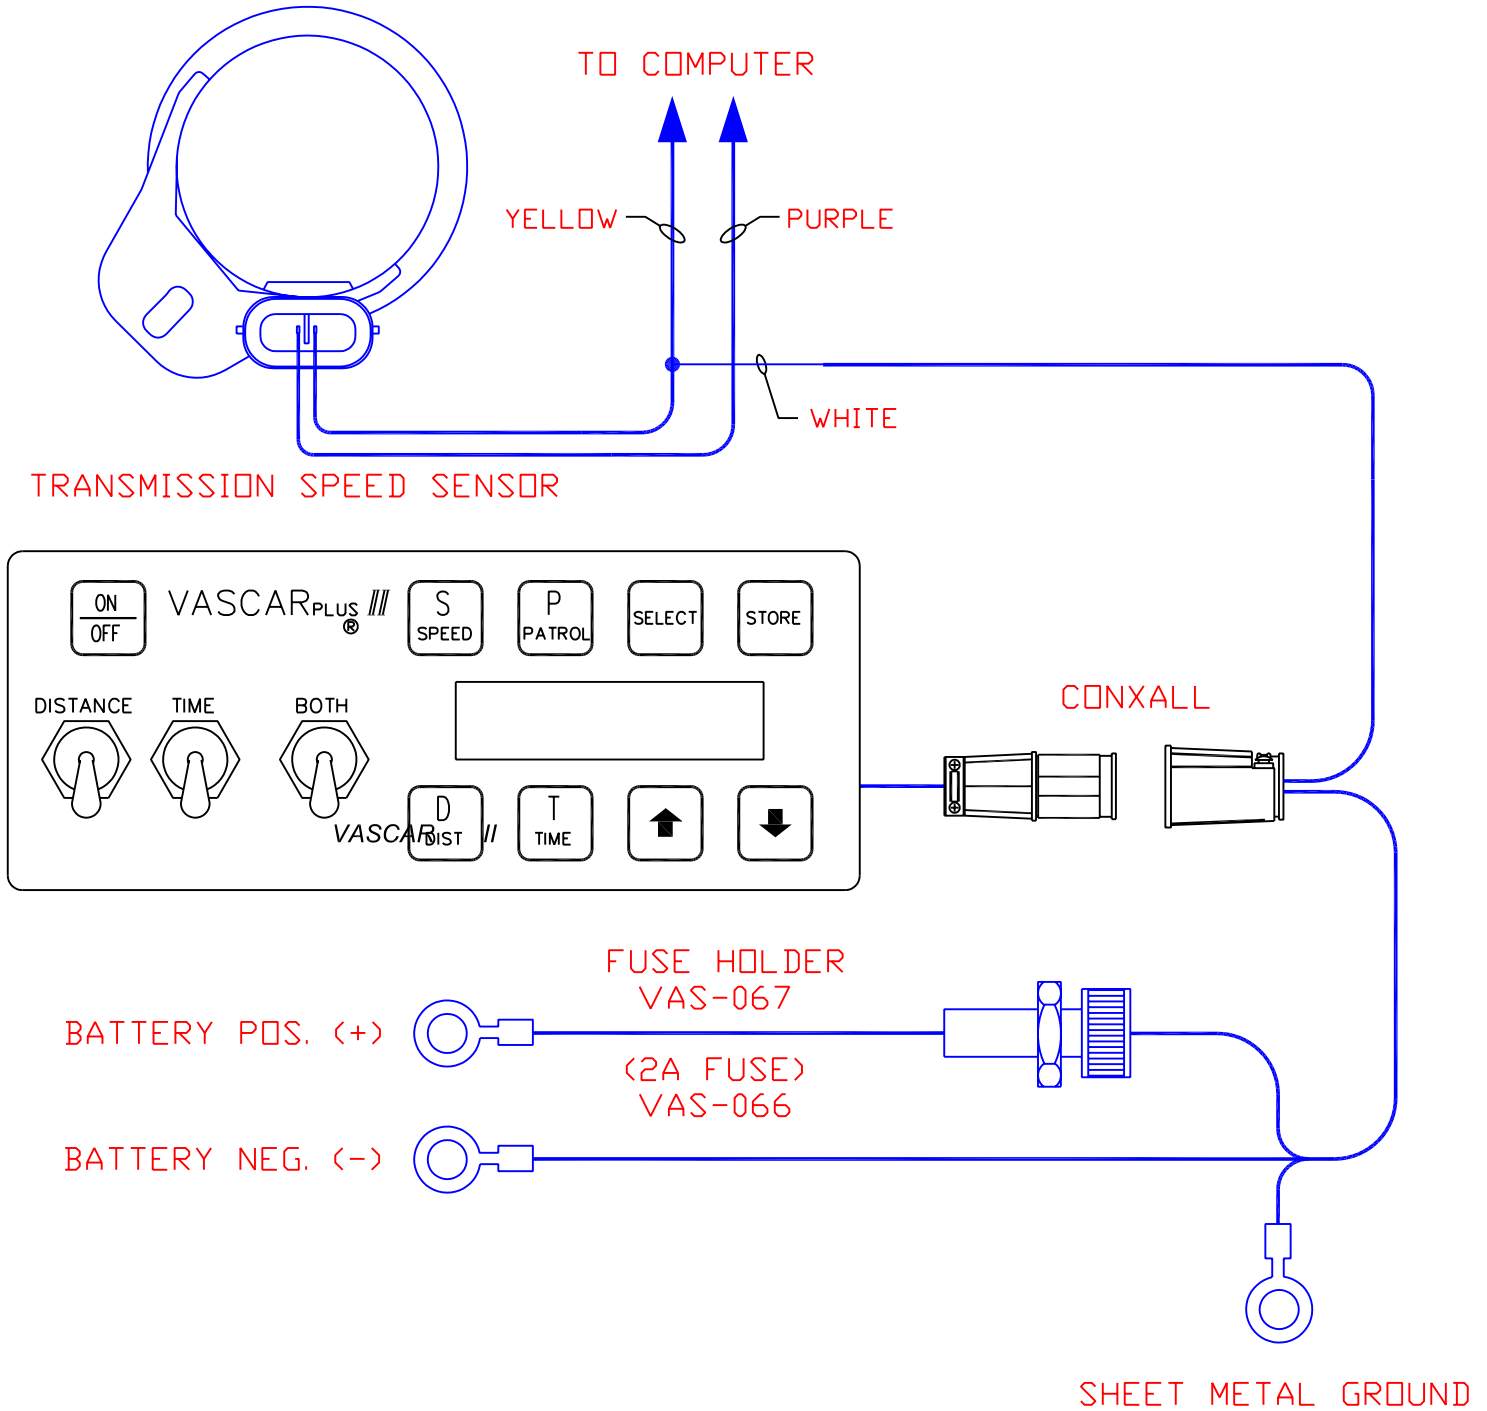

GENERAL MOTORS VEHICLES WITH ELECTRONIC SPEEDOMETER

INSTRUCTIONS

LOCATE SPEED SENSOR ON TRANSMISSION HOUSING. BOTH A YELLOW AND PURPLE WIRE WILL EXIT THIS HOUSING. SPLICE THE WHITE WIRE FROM THE SUPPLIED CABLE TO THE YELLOW WIRE. THE YELLOW WIRE MAY ALSO BE ACCESSABLE FROM THE ENGINE COMPARTMENT BUT EXACT LOCATION WILL VARY DEPENDING ON VEHICLE TYPE.

TRAFFIC SAFETY SYSTEMS
 A DIVISION OF POWER SYSTEMS & CONTROLS, INC.
 3206 LANVALE AVE.
 RICHMOND, VIRGINIA 23230
 (804) 353-3826