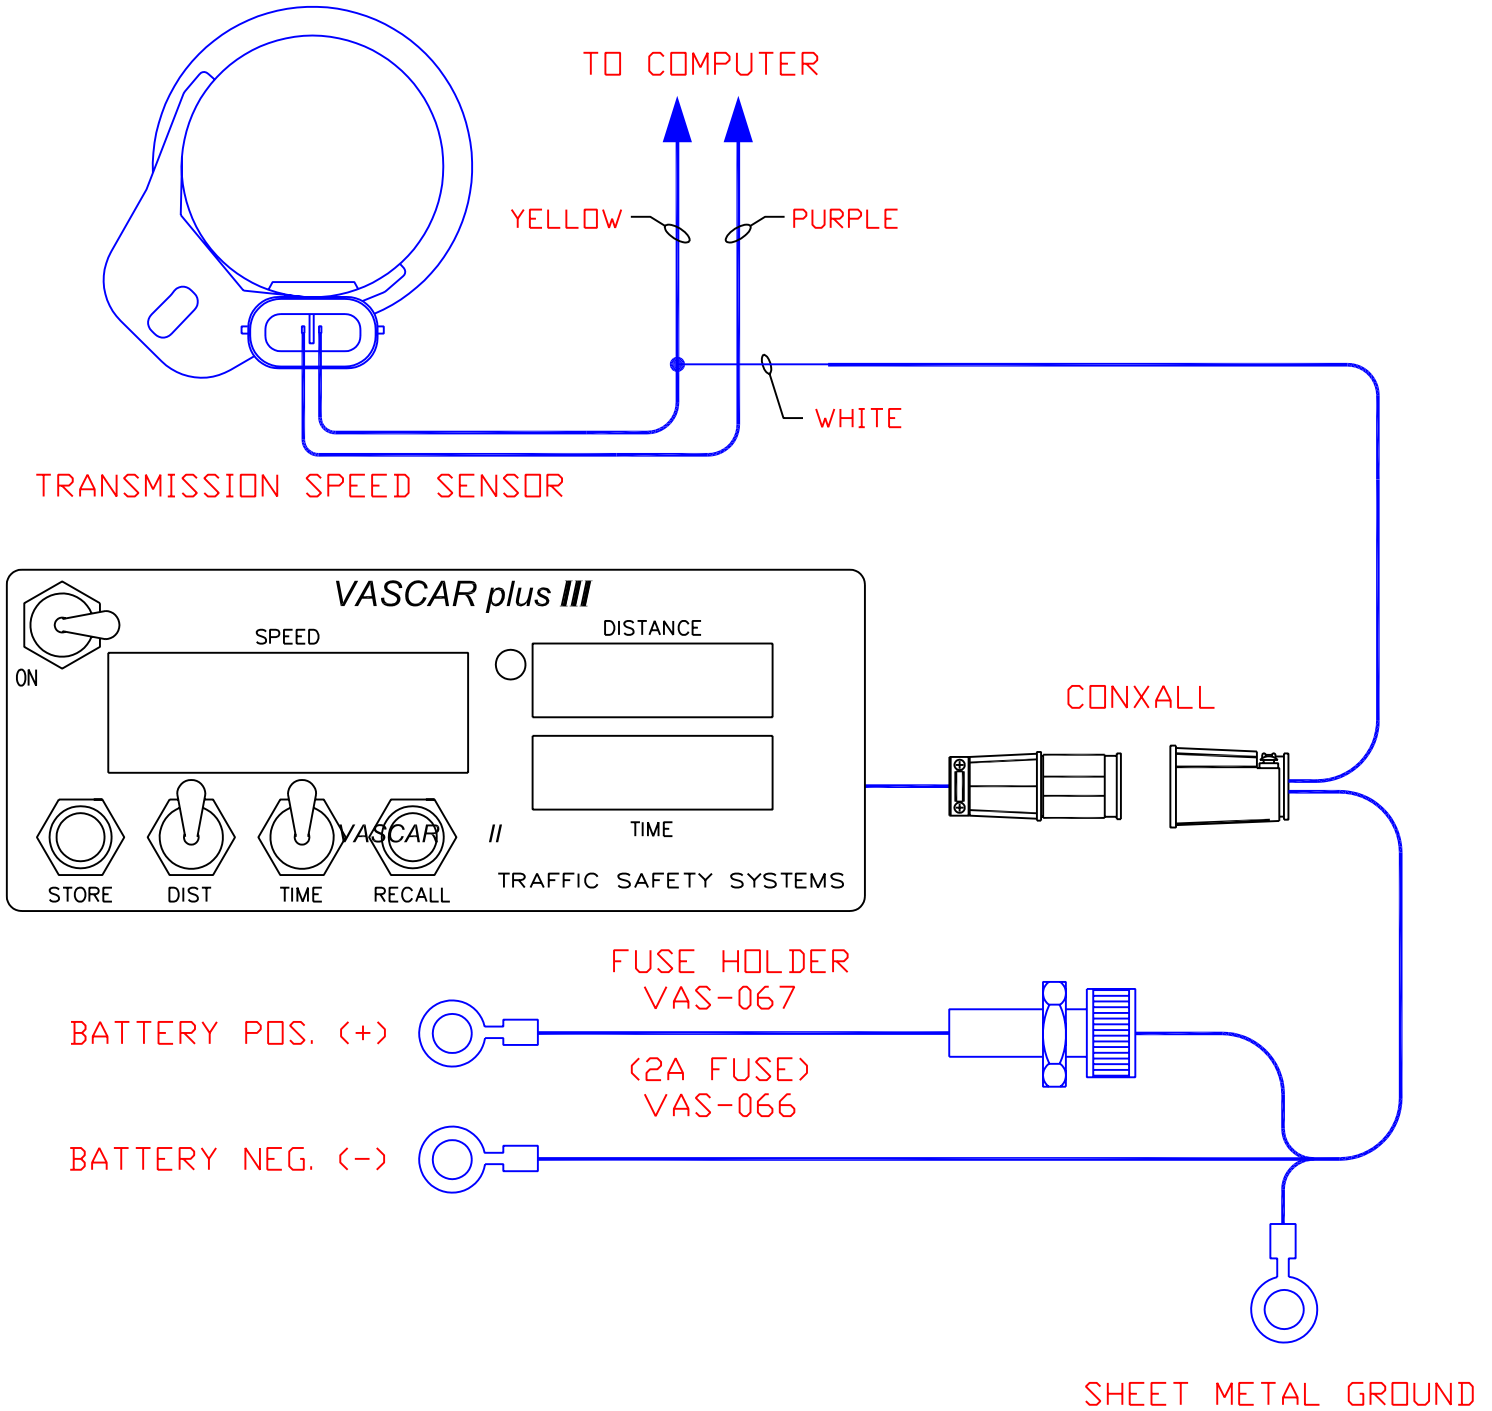

GENERAL MOTORS VEHICLES
WITH ELECTRONIC SPEEDOMETER

INSTRUCTIONS

LOCATE SPEED SENSOR ON TRANSMISSION HOUSING. BOTH A YELLOW AND PURPLE WIRE WILL EXIT THIS HOUSING. SPLICE THE WHITE WIRE FROM THE SUPPLIED CABLE TO THE YELLOW WIRE. THE YELLOW WIRE MAY ALSO BE ACCESSABLE FROM THE ENGINE COMPARTMENT BUT EXACT LOCATION WILL VARY DEPENDING ON VEHICLE TYPE.

TRAFFIC SAFETY SYSTEMS
A DIVISION OF POWER SYSTEMS & CONTROLS, INC.
3206 LANVALE AVE.
RICHMOND, VIRGINIA 23230
(804) 353-3826