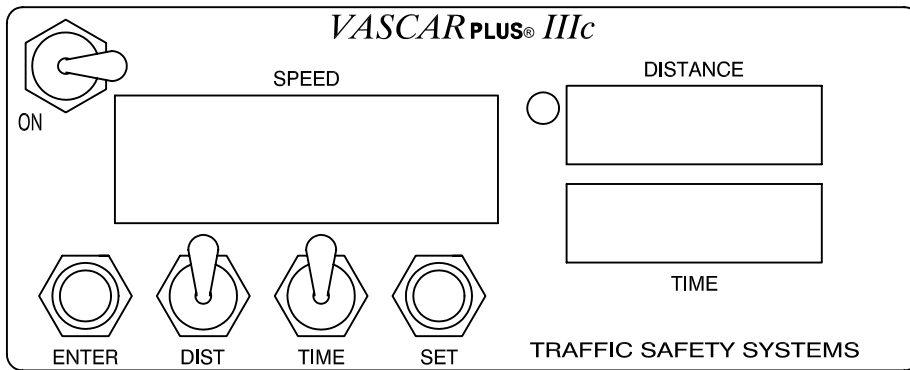

GENERAL MOTORS VEHICLES
WITH ELECTRONIC SPEEDOMETER

TRANSMISSION SPEED SENSOR

INSTRUCTIONS

LOCATE SPEED SENSOR ON TRANSMISSION HOUSING. BOTH A YELLOW AND PURPLE WIRE WILL EXIT THIS HOUSING. SPLICE THE WHITE WIRE FROM THE SUPPLIED CABLE TO THE YELLOW WIRE. THE YELLOW WIRE MAY ALSO BE ACCESSABLE FROM THE ENGINE COMPARTMENT BUT EXACT LOCATION WILL VARY DEPENDING ON VEHICLE TYPE.

TRAFFIC SAFETY SYSTEMS
A DIVISION OF POWER SYSTEMS & CONTROLS, INC.
3206 LANVALE AVE.
RICHMOND, VIRGINIA 23230
(804) 353-3826