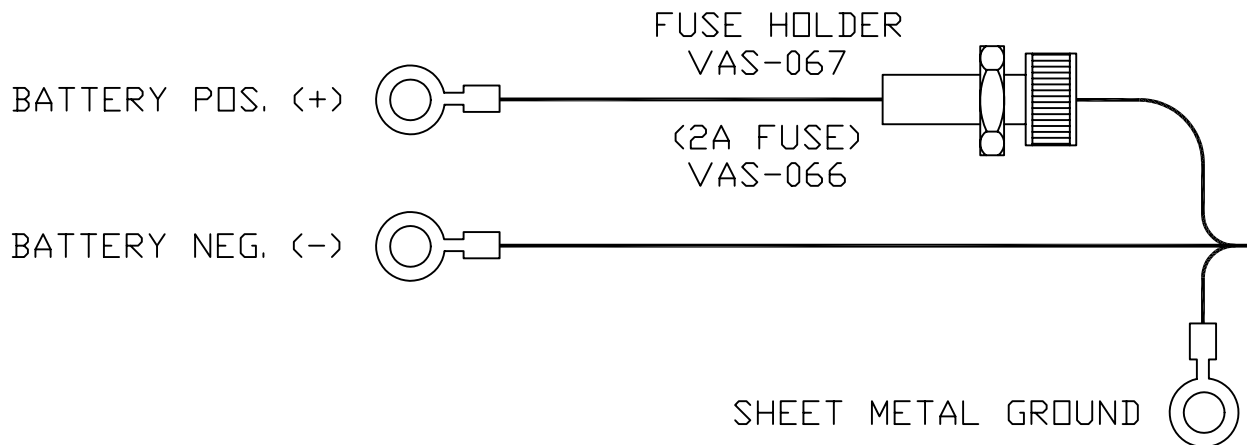

GENERAL MOTORS VEHICLES
WITH ELECTRONIC SPEEDOMETER

TRANSMISSION SPEED SENSOR

INSTRUCTIONS

LOCATE SPEED SENSOR ON TRANSMISSION HOUSING. BOTH A YELLOW AND PURPLE WIRE WILL EXIT THIS HOUSING. SPLICE THE WHITE WIRE FROM THE SUPPLIED CABLE TO THE YELLOW WIRE. THE YELLOW WIRE MAY ALSO BE ACCESSABLE FROM THE ENGINE COMPARTMENT BUT EXACT LOCATION WILL VARY DEPENDING ON VEHICLE TYPE.

TRAFFIC SAFETY SYSTEMS
A DIVISION OF POWER SYSTEMS & CONTROLS, INC.
3206 LANVALE AVE.
RICHMOND, VIRGINIA 23230
(804) 353-3826