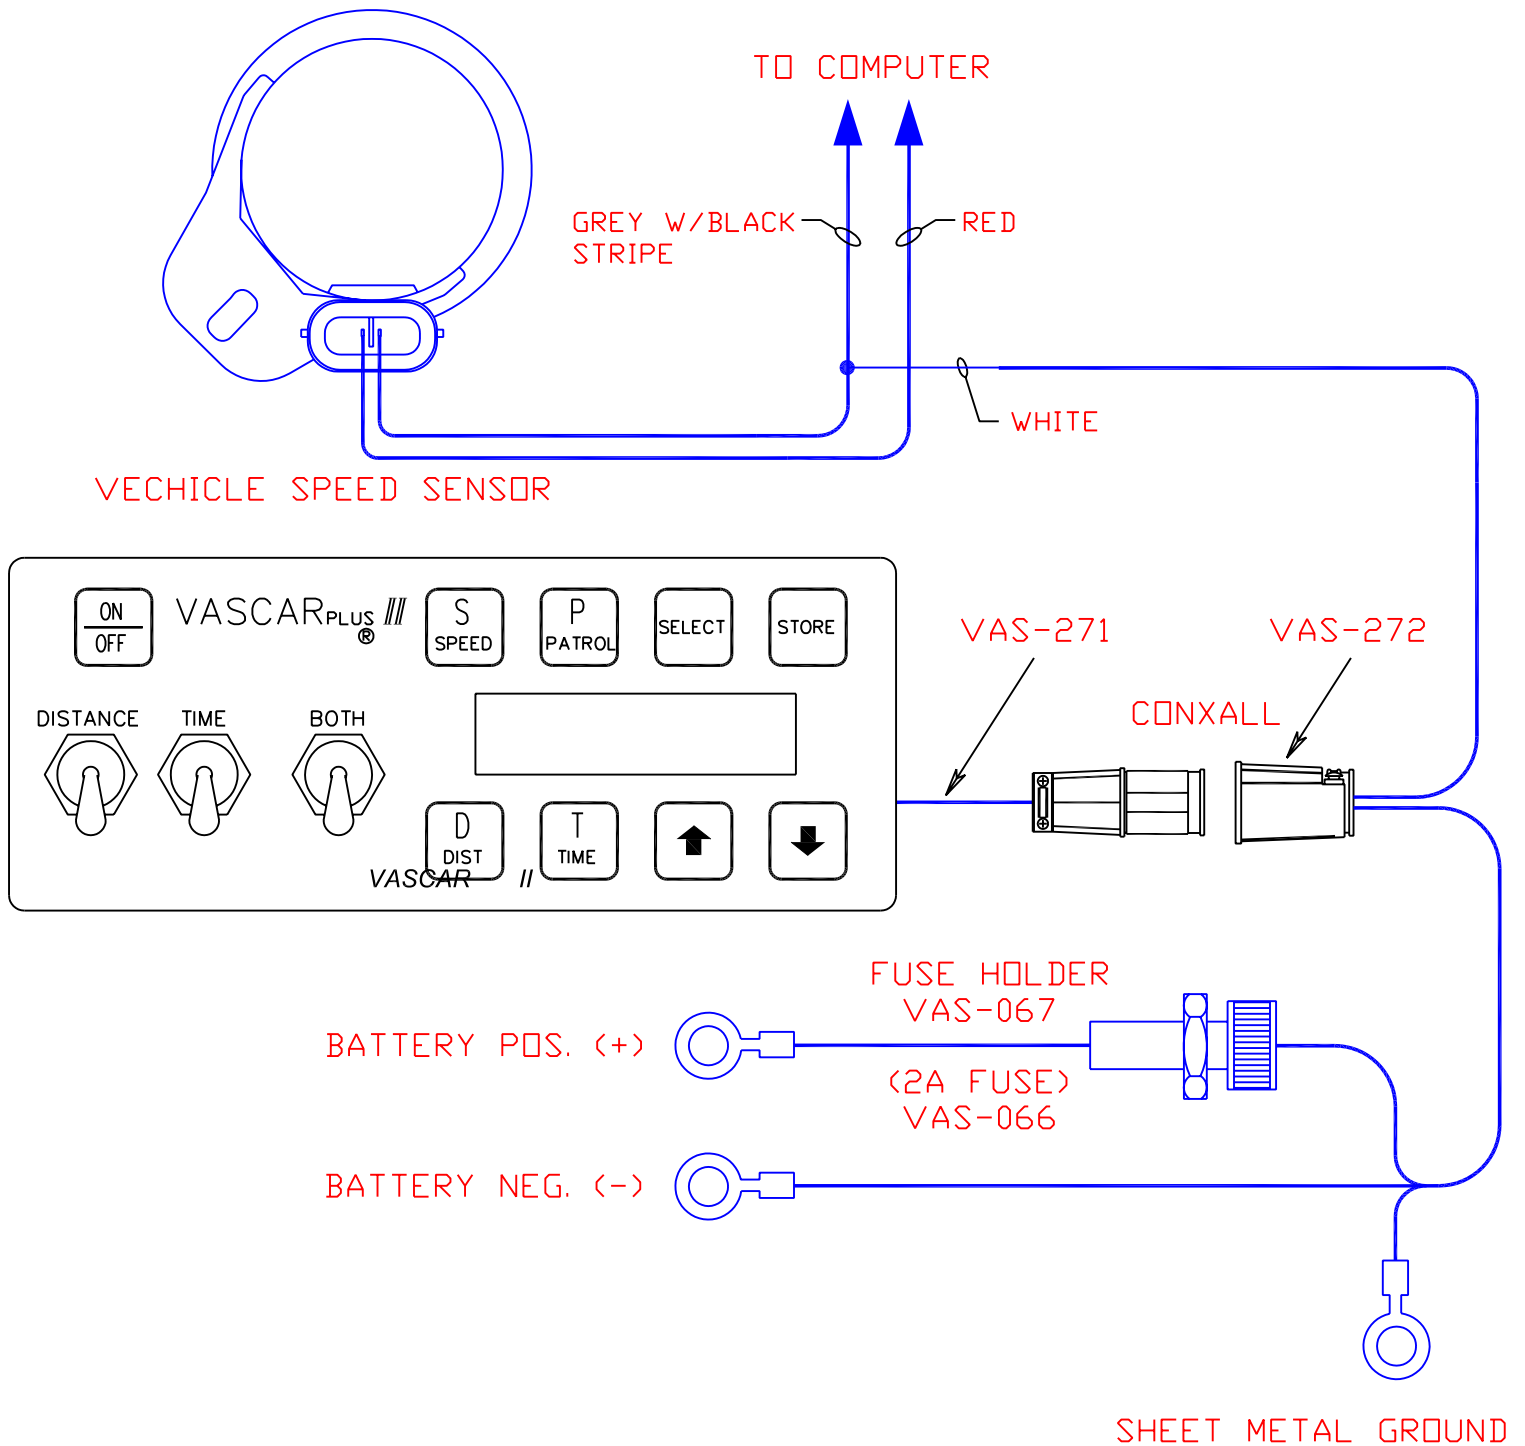

GENERIC VASCAR II HOOKUP

INSTRUCTIONS

LOCATE SPEED SENSOR ON TRANSMISSION HOUSING. BOTH RED AND GREY WITH BLACK STRIPE WIRE WILL EXIT THIS HOUSING. SPLICE THE WHITE WIRE FROM THE SUPPLIED CABLE TO THE GREY, BLACK STRIPED WIRE. THE GREY, BLACK STRIPED WIRE MAY ALSO BE ACCESSABLE FROM THE ENGINE COMPARTMENT BUT EXACT LOCATION CAN VARY.

TRAFFIC SAFETY SYSTEMS
A DIVISION OF POWER SYSTEMS & CONTROLS, INC.
3206 LANVALE AVE.
RICHMOND, VIRGINIA 23230
(804) 353-3826