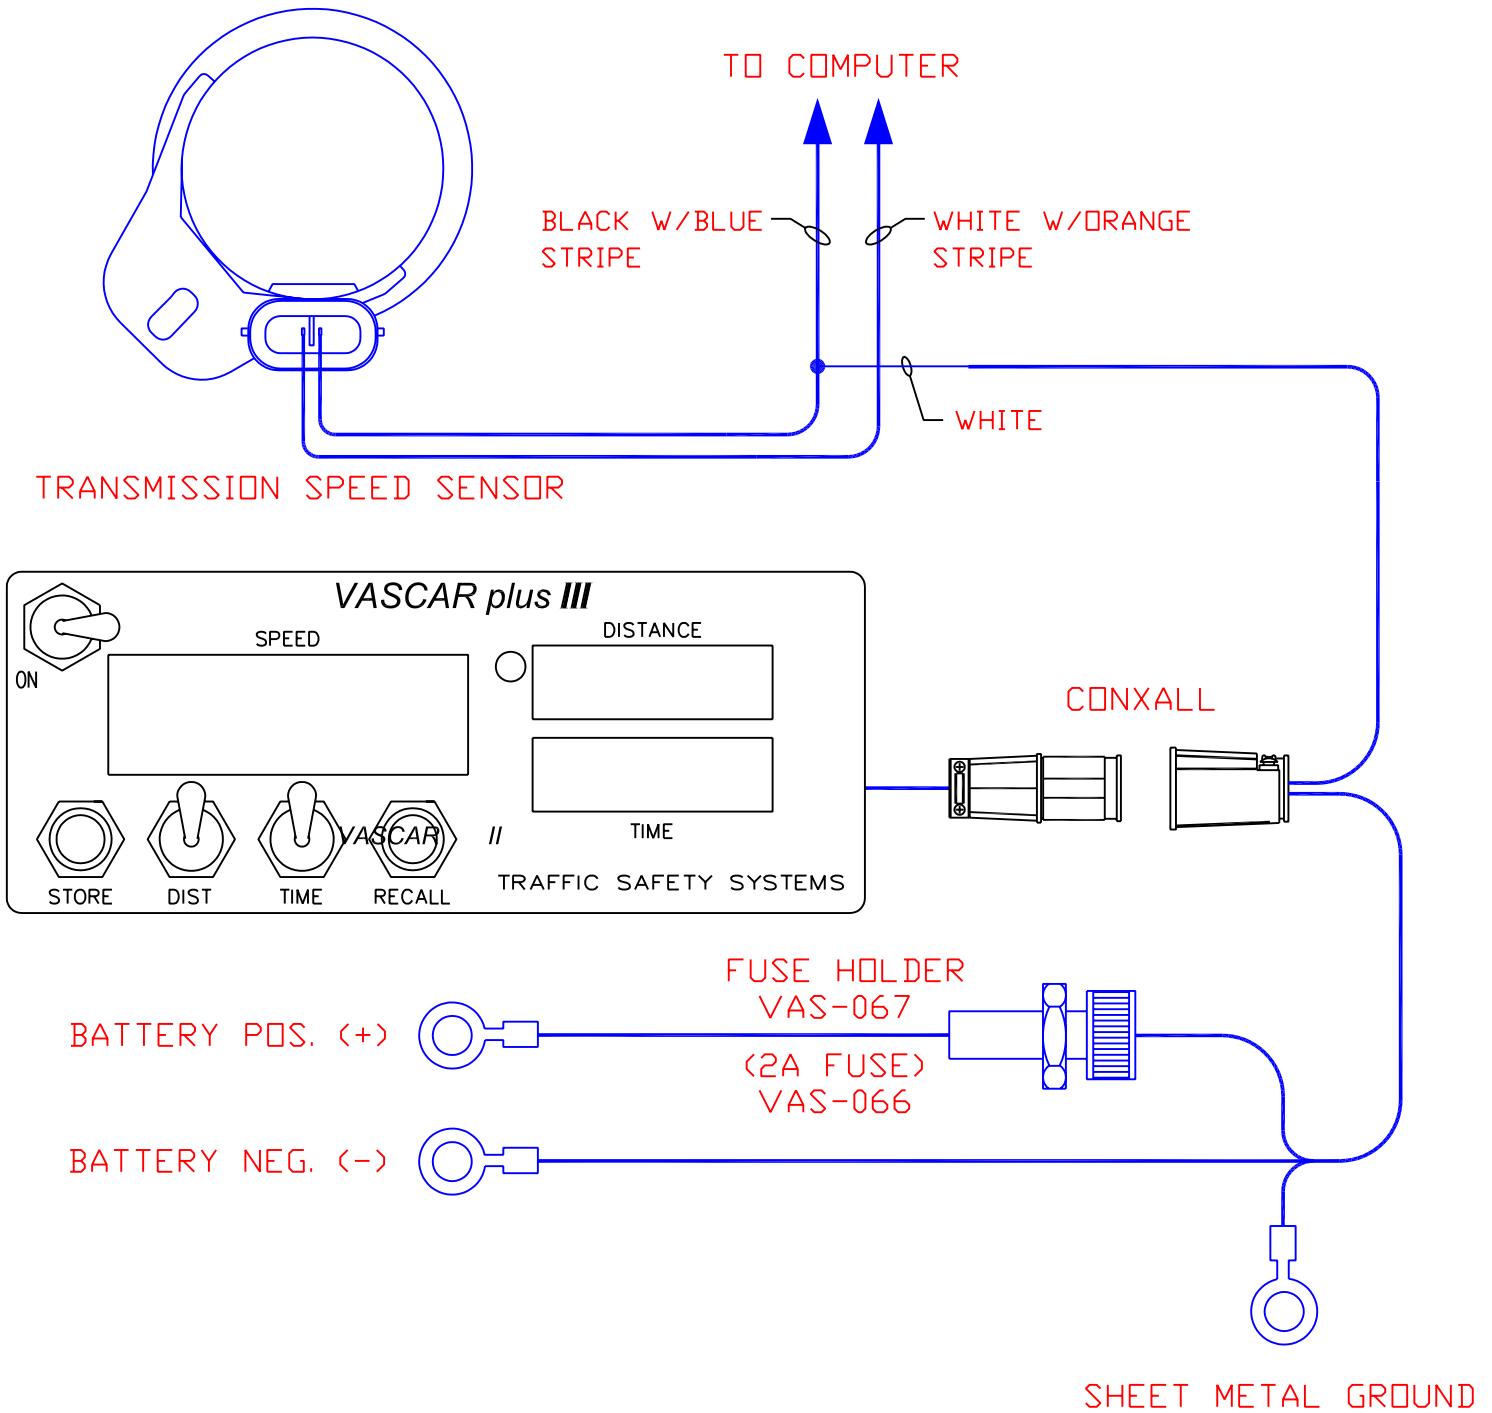

JEEP (CHRYSLER) VEHICLES
WITH ELECTRONIC SPEEDOMETER

INSTRUCTIONS

LOCATE SPEED SENSOR ON TRANSMISSION HOUSING. BOTH A BLACK W/BLEU STRIPE AND A WHITE W/ORANGE STRIPE WIRE WILL EXIT THIS HOUSING. SPLICE THE WHITE WIRE FROM THE SUPPLIED CABLE TO THE WHITE W/ORANGE STRIPE WIRE. THE WHITE W/ORANGE STRIPE WIRE MAY ALSO BE ACCESSABLE FROM THE ENGINE COMPARTMENT BUT EXACT LOCATION CAN VARY.

TRAFFIC SAFETY SYSTEMS
A DIVISION OF POWER SYSTEMS & CONTROLS, INC.
3206 LANVALE AVE.
RICHMOND, VIRGINIA 23230
(804) 353-3826