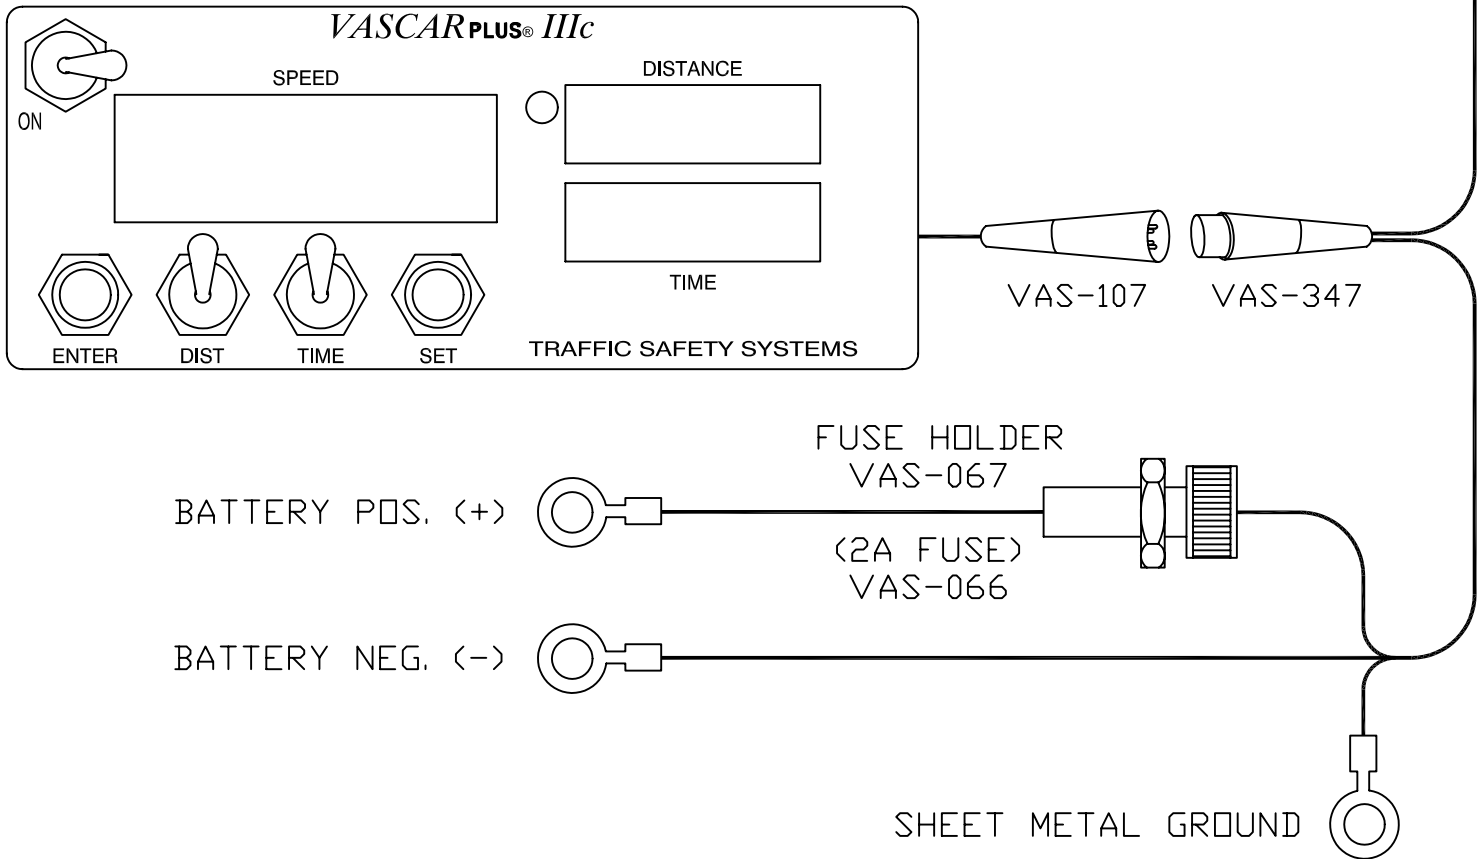

JEEP (CHRYSLER) VEHICLES
WITH ELECTRONIC SPEEDOMETER

TRANSMISSION SPEED SENSOR

INSTRUCTIONS

LOCATE SPEED SENSOR ON TRANSMISSION HOUSING. BOTH A BLACK W/BLUE STRIPE AND A WHITE W/ORANGE STRIPE WIRE WILL EXIT THIS HOUSING. SPLICE THE WHITE WIRE FROM THE SUPPLIED CABLE TO THE WHITE W/ORANGE STRIPE WIRE. THE WHITE W/ORANGE STRIPE WIRE MAY ALSO BE ACCESSABLE FROM THE ENGINE COMPARTMENT BUT EXACT LOCATION CAN VARY.

TRAFFIC SAFETY SYSTEMS
A DIVISION OF POWER SYSTEMS & CONTROLS, INC.
3206 LANVALE AVE.
RICHMOND, VIRGINIA 23230
(804) 353-3826